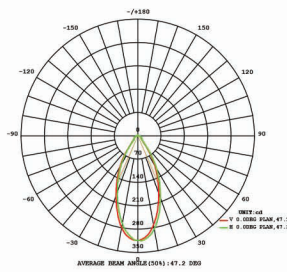

3.5W Module