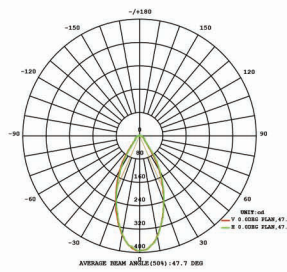

5.5W Module

SPECIFICATIONS

- Construction: Brass
- Finish: Antique Brush
- Light Source: Ordered Separately
- Lumens: 265 & 340 LM

Fixture Type

L (Lumien)

Fixture Components

A (Accessory)

Fixture Material

B (Brass)

Fixture Style

010 (Micro - Surface Mounted Short Solid Shroud Accessory Package)