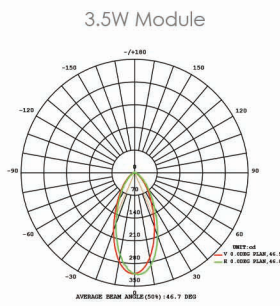

Micro Square Flush Recessed Light

Micro Accessory Packages

LAB-023

SPECIFICATIONS

- Construction: Brass
- Finish: Antique Brush
- Light Source: Ordered Separately
- Lumens: 275 & 355 LM
- Installation: PVC: 1.5" Schedule 40
- Core Drill: 1 5/8" Drill