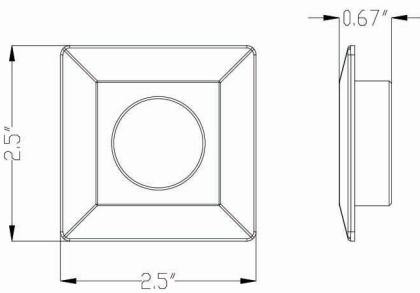

Micro Square Flush Recessed Light

Micro Accessory Packages

LAB-023

SPECIFICATIONS

- Construction: Brass
- Finish: Antique Brush
- Light Source: Ordered Separately
- Lumens: 275 & 355 LM
- Installation: PVC: 1.5" Schedule 40
- Core Drill: 1 5/8" Drill