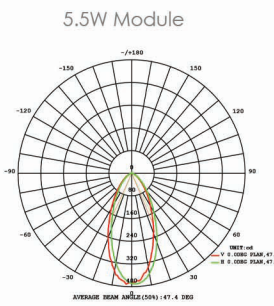

Micro Square Flush Recessed Light

Micro Accessory Packages

LAB-023

SPECIFICATIONS

- Construction: Brass
- Finish: Antique Brush
- Light Source: Ordered Separately
- Lumens: 275 & 355 LM
- Installation: PVC: 1.5" Schedule 40
- Core Drill: 1 5/8" Drill