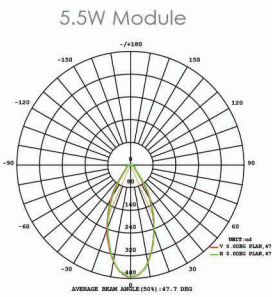

## SPECIFICATIONS

- Construction: Brass
- Finish: Antique Brush
- Light Source: Ordered Separately
- Lumens: 265 & 340 LM

Fixture Type

L (Lumien)

Fixture Components

A (Accessory)

Fixture Material

B (Brass)