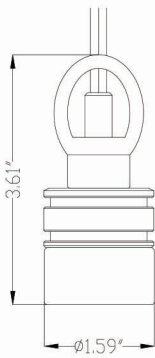

# Micro Short Solid Shroud Hanging Light

Micro Accessory Packages

LAB-006

## SPECIFICATIONS

- Construction: Brass
- Finish: Antique Brush
- Light Source: Ordered Separately
- Lumens: 265 & 340 LM

Fixture Type

L (Lumien)

Fixture Components

A (Accessory)

Fixture Material

B (Brass)

Fixture Style

006 (Micro - Hanging Short Solid Shroud Accessory Package)