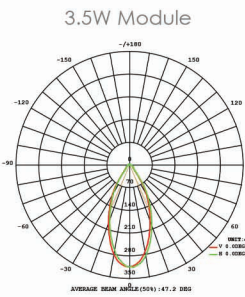

## SPECIFICATIONS

- Construction: Brass
- Finish: Antique Brush
- Light Source: Ordered Separately
- Lumens: 265 & 340 LM

Fixture Type

L (Lumien)

Fixture Components

A (Accessory)

Fixture Material

B (Brass)