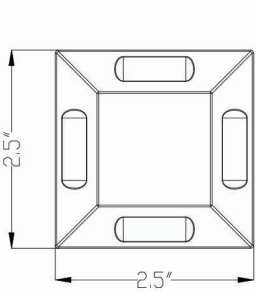

Micro Four-Sided Recessed Light

Micro Accessory Packages

LAB-020

SPECIFICATIONS

- Construction: Brass
- Finish: Antique Brush
- Light Source: Ordered Separately
- Lumens: 7 & 10 LM
- Installation: PVC: 1.5" Schedule 40
- Core Drill: 1 5/8" Drill