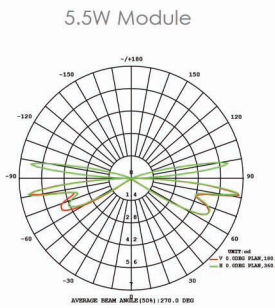

Micro Four-Sided Recessed Light

Micro Accessory Packages

LAB-020

SPECIFICATIONS

- Construction: Brass
- Finish: Antique Brush
- Light Source: Ordered Separately
- Lumens: 7 & 10 LM
- Installation: PVC: 1.5" Schedule 40
- Core Drill: 1 5/8" Drill