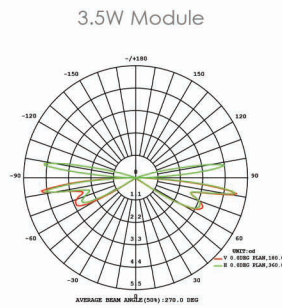

Micro Four-Sided Recessed Light

Micro Accessory Packages

LAB-020

SPECIFICATIONS

- Construction: Brass
- Finish: Antique Brush
- Light Source: Ordered Separately
- Lumens: 7 & 10 LM
- Installation: PVC: 1.5" Schedule 40
- Core Drill: 1 5/8" Drill

Fixture Type

Fixture Components

Fixture Material

Fixture Style

L (Lumien)

A (Accessory)

B (Brass)

020 (Micro - Recessed, Square, (4) Side Light Accessory)